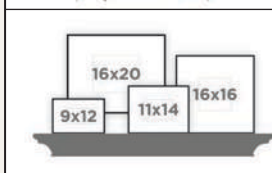

Layer on a mantel or shelf
(Requires 3.5ft x 2ft)

Silver

Blick® Sheffield Photo Frames 50% OFF LIST PRICE

A contemporary flat frame with a 1-1/4" wide profile, the Sheffield is ideal for framing your favorite photos, sketches, or prints. Available in Black (with a bevel-cut black or white mat) and Silver (with a bevel-cut white mat), these lightweight polystyrene frames also include a backing board, hanging hardware, and a styrene face with a protective film on both sides to prevent scratches and smudges. Remove the film before displaying your art. Note: The 4" x 6" and 5" x 7" frames do not include a mat.

FRAME SIZE	OPENING SIZE	BLACK	SILVER	BLACK/WHITE	LIST	EACH
4" x 6"	4" x 6"	S18999-2023	S18999-9333	—	$10.99	$5.50
5" x 7"	5" x 7"	S18999-2020	S18999-9330	—	12.99	6.50
8" x 10"	5" x 7"	S18999-2012	S18999-3032	S18999-2021	19.99	9.98
9" x 12"	6" x 8"	S18999-2013	S18999-3033	S18999-2022	24.99	12.50
10" x 10"	8" x 8"	S18999-2011	S18999-3031	S18999-2024	24.99	12.50
11" x 14"	8" x 10"	S18999-2015	S18999-3035	S18999-2026	26.99	13.50
12" x 12"	10" x 10"	S18999-2014	S18999-3034	S18999-2025	25.99	12.99
12" x 16"	8" x 12"	S18999-2016	S18999-3036	S18999-2027	29.99	14.99
16" x 20"	11" x 14"	S18999-2018	S18999-3038	S18999-2028	39.99	19.99
18" x 24"	14" x 18"	S18999-2019	S18999-3039	S18999-2029	58.99	29.50

Black/White