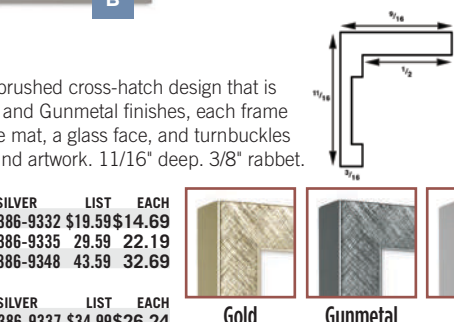

NUMBER	SIZE	DIA	LENGTH	LIST	EACH
S05495-1030	30	1-3/16"	1-3/16"	$30.00	$23.99
S05495-1040	40	1-3/764"	1-19/64"	40.00	31.99
S05495-1050	50	1-59/64"	1-3/8"	59.00	47.19