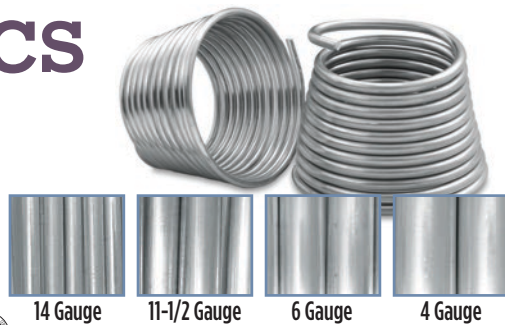

NUMBER	SIZE	LIST	EACH
S34134-1800	4"W x 5 yd	\$6.17	\$2.88
S34134-2500	4"W x 250 yd	221.74	66.49
S34134-2805	8"W x 5 yd	10.99	8.49
S34134-2825	8"W x 250 yd	429.99	159.99

60 Sculpture 800.828.4548 to order