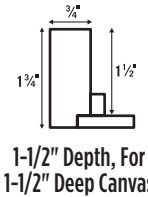

Black

Gold Leaf w/Black

Gold Crackle w/Black

Silver Crackle w/Black

Espresso

White

7/8" Depth, For 3/4" or 7/8" Deep Canvas

1-1/2" Depth, For 1-1/2" Deep Canvas