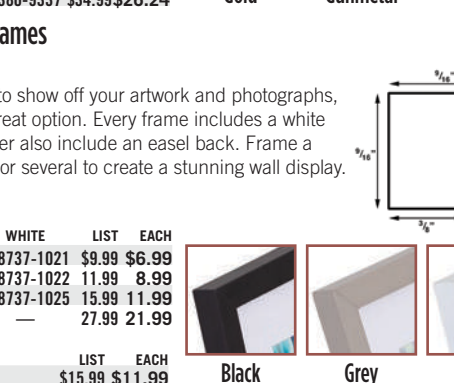

NUMBER	SIZE	DIA	LENGTH	LIST	EACH
S05495-1030	30	1-3/16"	1-3/16"	$30.00	$23.99
S05495-1040	40	1-3/764"	1-19/64"	40.00	31.99
S05495-1050	50	1-59/64"	1-3/8"	59.00	47.19