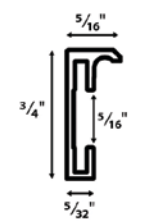

SEE PAGE 41 FOR GALLERY WALL GROUPINGS!