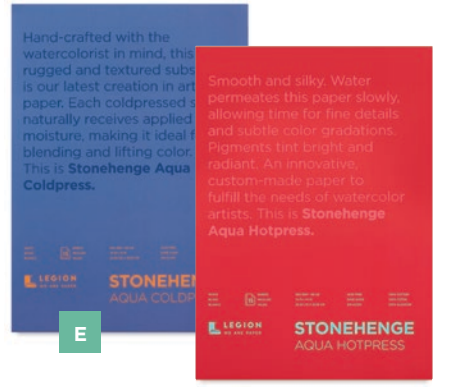

G Blick® Premier Watercolor Blocks and Sheets

UP TO 60%