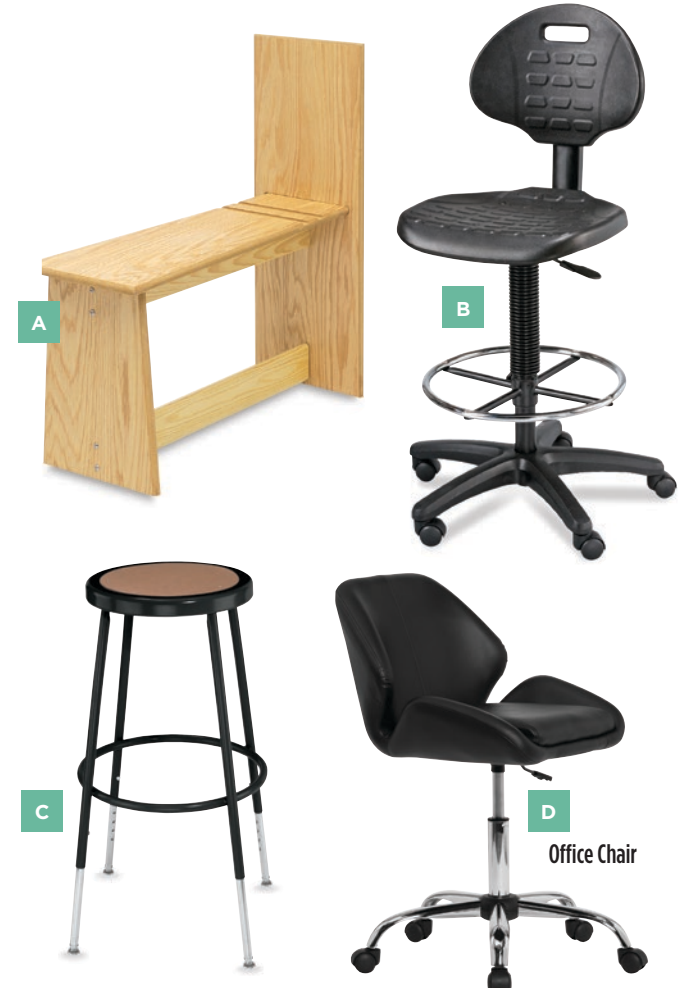

NEW COLORS!

Blue

Rose Gold

3-Tier Rolling Cart
45% OFF LIST PRICE

Store and transport all your essential supplies. This three-tier, wheeled metal art cart is perfect for neatly organizing crafting tools and materials, storage jars, and other items. Trays hold up to 6.6 lb. Cart measures 30" x 17" x 14".

NUMBER	COLOR	LIST	EACH
R52060-5013	Blue	$59.99	$32.99
R52060-2050	Matte Black	59.99	32.99
R52060-9013	Rose Gold	59.99	32.99
R52060-1020	White	59.99	32.99