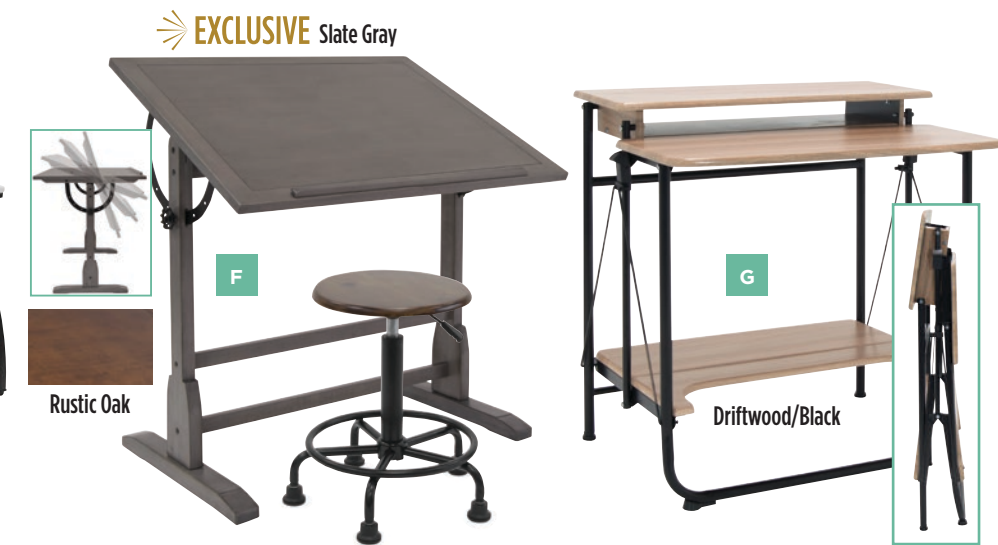

UP TO
55% OFF
LIST PRICE

Tray and Organizer included!

White/Clear Glass

Futura Chair with Foot Ring Adapter Kit

A Studio Designs™ Fusion Center 37% OFF LIST PRICE

Plenty of workspace and storage galore with a lower shelf, mesh drawers, and a 24" Premier Metal Art Tray with Flexible Foam Organizer for pencils, markers, and brushes. The tabletop is height adjustable and tilts up to 60°. The set also includes a padded stool (21"H). Measures 35-1/2"H x 49"W x 25-1/2"D overall. For more info, visit our website.

NUMBER	LIST	EACH
R52591-1001	$249.99	$155.99

B Studio Designs™ Futura Taboret 25% OFF LIST PRICE

Style meets function in this sturdy mobile taboret. It features a powder-coated steel frame, tempered glass top, two drawers, a shelf, and four casters (two locking).

NUMBER	SIZE	LIST	EACH
R51684-1002	22-3/4"H x 13-3/4"W x 17"D	$139.99	$103.98

C Studio Designs™ Futura Craft Station with Folding Shelf UP TO 55% OFF LIST PRICE

UP TO 55% OFF LIST PRICE

Futura's ultra-stylish yet functional workstation is economical, too. The table's tempered safety glass top tilts up to 35°, great for drafting, drawing, or crafting. Constructed of heavy-gauge steel.

Futura with Folding Side Shelf — 47-1/2"W x 24"D.

NUMBER	COLOR	LIST	EACH
R52512-1001	Black/Clear Glass	$369.99	$166.49
R52512-1002	Silver/Blue Glass	369.99	166.49
R52512-1000	White/Clear Glass	369.99	166.49

Artograph® LED LightPad® Support — These metal brackets hold a 6" x 9" or 9" x 12" LightPad (not included) under the tempered glass top. Please note that larger size LightPads can't be accommodated.

NUMBER	COLOR	LIST	EACH
R51951-1001	Black	$12.99	$9.33
R51667-1002	Silver	12.99	9.33

Leg Extension Kit — Adds 6" to the table's height.