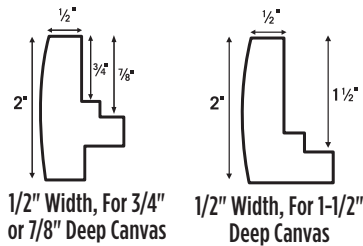

Attach canvas from the back with screws (not included).

1/2" Width — For 3/4" or 7/8" Deep Canvas

SIZE	BLACK	WHITE	SILVER	GOLD	LIST	EACH
8" x 10"	R18709-2002	R18709-1022	R18709-9302	R18709-9002	\$28.99	\$14.49
9" x 12"	R18709-2003	R18709-1023	R18709-9303	R18709-9003	32.99	16.49
11" x 14"	R18709-2005	R18709-1025	R18709-9305	R18709-9005	37.99	18.99
12" x 16"	R18709-2006	R18709-1026	R18709-9306	R18709-9006	41.99	20.99
16" x 20"	R18709-2008	R18709-1028	R18709-9308	R18709-9008	51.99	25.99
18" x 24"	R18709-2009	R18709-1029	R18709-9309	R18709-9009	62.99	31.49
20" x 24"	R18709-2001	R18709-1021	R18709-9301	R18709-9001	64.99	32.49