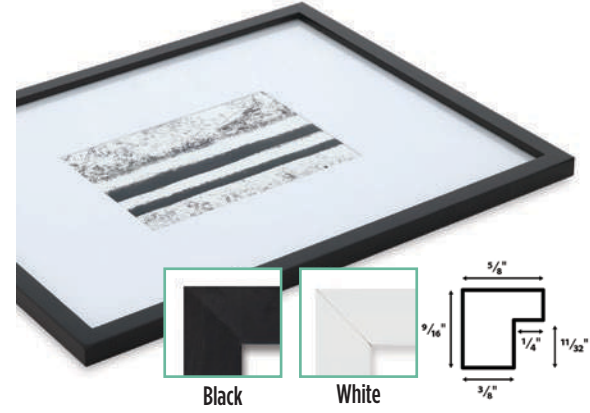

BLICK® Metal Gallery Frames

SEE PAGE 41 FOR GALLERY WALL GROUPINGS!

BLICK® Chelsea Metal Gallery Frames 50% OFF LIST PRICE

These ready-to-hang-frames arrive beautifully matted and outfitted with an engaging piece of abstract art. Hang and display right away, or replace the art with your own favorite photo, sketch, or painting. The Chelsea features a modern gallery-style profile in matte finishes. Choose Black, Gold, or Silver (the 16" x 20" frame is only available in Black). Templates are included for easy vertical or horizontal hanging. The 9" x 12" frame also includes an easel back. A glass face and hanging hardware are included. See below for artwork size when using the mat.

FRAME SIZE	OPENING SIZE	BLACK	GOLD	SILVER	LIST	EACH
9" x 12"	5" x 7"	R17365-2023	R17365-9013	R17365-9333	$16.99	$8.49
11" x 14"	5" x 7"	R17365-2025	R17365-9015	R17365-9335	19.99	9.99
16" x 16"	8" x 8"	R17365-2026	R17365-9016	R17365-9336	32.99	16.49
16" x 20"	8" x 10"	R17365-2028	—	—	39.99	19.99

BLICK® Wood Gallery Frames

PERFECT FOR CANVAS!

BLICK® Wood Gallery Frames 50% OFF LIST PRICE

Made of solid wood with a lovely natural woodgrain, Blick Wood Gallery Frames have a 1-3/4" deep profile with two sets of back grooves that accommodate up to 1-1/2" deep stretched canvases, photos, and other artwork. Swing braces and a backing board ensure stability. Each frame ships with a styrene face that has a protective film on both sides to prevent scratches and smudges. Remove the film before displaying your art.