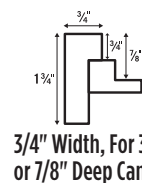

3/4" Width, For 3/4" or 7/8" Deep Canvas