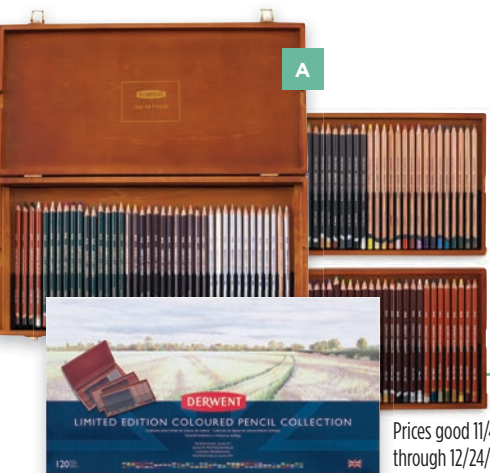

gifts to spark CREATIVITY

A NEW! Derwent® Limited Edition Coloring Set 40% OFF LIST PRICE

Designed to encompass every type of colored pencil work, from fine details to bold statements, this limited edition set includes 120 high-quality tools from the Derwent family. Mix, blend, create subtle transitions, and add metallic accents. The set includes 10 Metallic pencils, 12 Studio pencils, 12 Artists pencils, 12 Drawing pencils, 24 Coloursoft pencils, 24 Lightfast pencils, and 24 Procolour pencils, plus a burnisher and a blender.

NUMBER	LIST	EACH
R22661-1012	$319.19	$191.51

B NEW! Faber-Castell® Polychromos Colored Pencil Sets UP TO 50% OFF LIST PRICE

A buttery smooth laydown means easy blending for creating layered effects, highlights, and transitions. Break-resistant, water-resistant, smudgeproof 3.8 mm cores are encased in premium California cedar with Secureall bonding to resist breakage. The highest-quality pigments ensure unsurpassed lightfastness. Pencils are pre-sharpened.

Set of 24 — This set includes 20 Polychromos pencils and four graphite pencils in a metal box.

NUMBER	LIST	EACH
R20561-1249	$68.00	$40.80

Set of 68 — This limited edition set includes 68 Polychromos pencils in a pencil cup that features a design by Dutch artist Patricia Sierhuis van Roij, winner of the Polychromos 2017 Urban Colours contest.

NUMBER	LIST	EACH
R20561-1689	$189.00	$113.40

C NEW! Faber-Castell® Albrecht Dürer Magnus Watercolor Pencil Set 40% OFF LIST PRICE

This "big brother" to the Albrecht Dürer artists' watercolor pencil has a very soft, large 5.3 mm core for smooth, vibrant laydown. Ideal for large-scale drawing, the pencil's voluminous shape is gentle on the wrist for fatigue-free drawing. All colors are very lightfast. Set includes 12 watercolor pencils, a 2B graphite Aquarelle pencil, a waterbrush, a dual sharpener (colored pencil and graphite), and a dust-free eraser, encased in a sturdy, reusable cardboard box.

NUMBER	LIST	EACH
R22473-1169	$59.00	$35.40