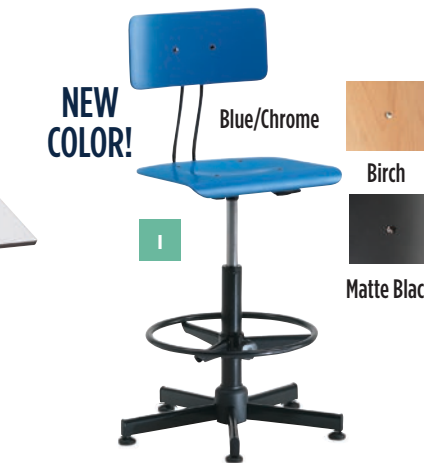

NEW COLOR!

Blue/Chrome

Birch

Matte Black

F Studio Designs™ Vintage Drafting Table UP TO 48% OFF LIST PRICE

Complete with curved ironwork, exposed joinery, and a rich, rustic oak finish, this solid wood table brings a touch of antique style to your studio, home, or office. Features a generous 36"W x 24"D work surface with an angle that adjusts from flat to 80°. Measures 34"H when flat.

Slate Gray — Blick exclusive color.

NUMBER	SIZE	LIST	EACH
R50002-2752	24"W x 36"L x 34"H	$279.99	$167.99
R50002-2753	24"W x 42"L x 34"H	325.99	214.99

Rustic Oak

NUMBER	SIZE	LIST	EACH
R51954-8360	24"W x 36"L x 34"H	$279.99	$143.16
R51954-8302	24"W x 42"L x 34"H	325.99	169.49

Retro Stool — Charming vintage look and a seat that adjusts from 19-1/4" to 26".

NUMBER	LIST	EACH
R52513-8000	$99.99	$67.99

I Bieffe Drafting Chair and Stool UP TO 55% OFF LIST PRICE

A stylish and functional seat made in Italy from sturdy beechwood. Both stool and chair feature a chrome-plated, five-star steel pedestal base with non-marring floor glides, an adjustable foot ring, and pneumatic height adjustment from 21" to 31". Assembly required.

NUMBER	DESCRIPTION	COLOR	LIST	EACH
R50076-1020	Chair	Birch/Chrome	$458.00	$215.26
R50076-2021	Chair	Matte Black/Black	495.00	222.75
R50076-1010	Stool	Birch/Chrome	390.00	183.30
R50076-2020	Stool	Matte Black/Black	425.00	199.75
R50012-5010	Chair	Blue/Chrome	495.00	222.75