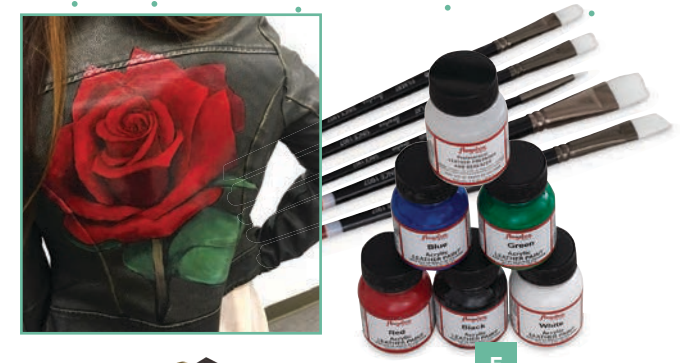

F NEW! Angelus® Acrylic Leather Paint Basic Kit

Interested in customizing leather purses, shoes, and jackets? This kit is the perfect way to get started. It includes five 1 oz bottles of Angelus Acrylic Leather Paint, one 1 oz bottle of Leather Preparer and Deglazer, and five Angelus Paint Brushes.

NUMBER	LIST	EACH
R63449-1009	$26.40	$23.76

G NEW! Caran d'Ache® Supracolor Soft Aquarelle 30th Anniversary Pencil Sets

Celebrating three decades of style, quality, and creativity, Caran d'Ache has added 30 exclusive new colors to its Supracolor Soft Aquarelle color palette. Used wet or dry, the thick 3.7 mm cores in these professional-quality pencils offer exceptional covering power, unlimited blending possibilities, and excellent lightfastness. Choose the 30-count set to experience just the new colors, or a wood box set of 60 that includes the new colors plus 30 classic colors. Every pencil has "limited edition" printed on the casing. Great gift idea!

NUMBER	DESCRIPTION	LIST	EACH
R20542-2309	30 Colors	$87.00	$69.59
R20535-1019	60 Colors Wood Box	250.00	149.99

H NEW! Cretacolor® Calligraphy Handwriting Set

For those who yearn to learn calligraphy but aren't sure where to begin, this set is a great way to learn the basics. Exercise sheets and instructions accompany a high-quality fountain pen, three easy-to-adapt nibs, six giant-sized 2-7/8" cartridges (two Black, two Blue, one Red, and one Green), and an ink converter — everything a novice calligrapher needs.

NUMBER	LIST	EACH
R04869-1109	$45.95	$28.49