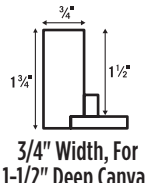

## B Blick® Wood Floater Frames UP TO 50% OFF LIST PRICE

These popular frames feature fine finishes and hand-applied colors for a stunning presentation.

3/4" Width, For 3/4" or 7/8" Deep Canvas

3/4" Width, For 1-1/2" Deep Canvas