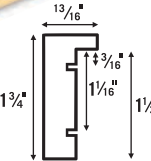

PERFECT FOR CANVAS!