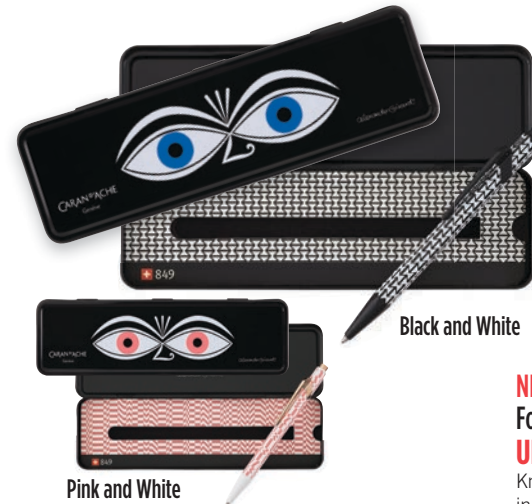

Pink and White

Black and White

NEW! Caran D'Ache® 849 Alexander Girard® Ballpoint Pens

10% OFF LIST PRICE

One of the greatest interior architects and textile designers of the 20th century, Alexander Girard envisioned a world of abstract forms and graphic motifs in vibrant colors. The Caran D'Ache 849 Alexander Girard Ballpoint Pen is a trustworthy everyday companion inspired by his iconic patterns and motifs. Made from lightweight aluminum, it has a hexagonal shape for a unique handling and writing experience. Every pen comes in a metal case adorned with Girard's iconic "The Eyes" motif. Blue ink.

NUMBER	DESCRIPTION	LIST	EACH
R22530-2020	Pink and White	$56.00	$50.39
R22530-3060	Black and White	56.00	50.39