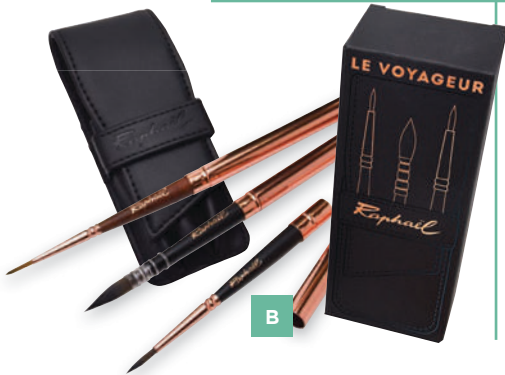

A Finetec Artist Mica Watercolor Sets 35% OFF LIST PRICE

These fine watercolors are made with mica, a natural mineral that shimmers and shines. They're ideal for calligraphy, card making, and for adding special effects and highlights to watercolor paintings. For set colors, visit our website.

NUMBER	SET	LIST	EACH
R01668-1169	Iridescent Set of 6	$29.00	$18.85
R01668-2069	Pearlescent Set of 6	36.00	23.39
R01668-1229	Pearlescent Set of 12	45.75	29.73

B NEW! Raphaël® Le Voyageur Travel Brushes 48% OFF LIST PRICE

The ideal size for slipping into a pocket, backpack, or tote, these compact brushes have caps that not only protect your brush heads but securely fit onto the brush ends to lengthen them. Choose from popular shapes and sizes of Raphaël Precision and Soft Aqua brushes — or an elegant wallet set. Both brush types work well with a variety of media. For brush details, visit our website.

NUMBER	SIZE	SHAPE	DIA	LENGTH	LIST	EACH
R04310-1000	0	Round	1/16"	1/2"	$39.95	$20.77
R04310-1005	5	Round	1/4"	7/8"	39.95	20.77

NUMBER	SIZE	SHAPE	DIA	LENGTH	LIST	EACH
R04310-1030	3/0	Mop	3/0	1/4"	$44.95	$23.37
R04310-1006	6	Round	1/8"	1/2"	44.95	23.37

Wallet Set of 3 — Includes a Precision Round brush (Size 0), and two Soft Aqua brushes (Size 6 Round and Size 3/0 Quill).

NUMBER	LIST	EACH
R04310-1009	$159.95	$83.17