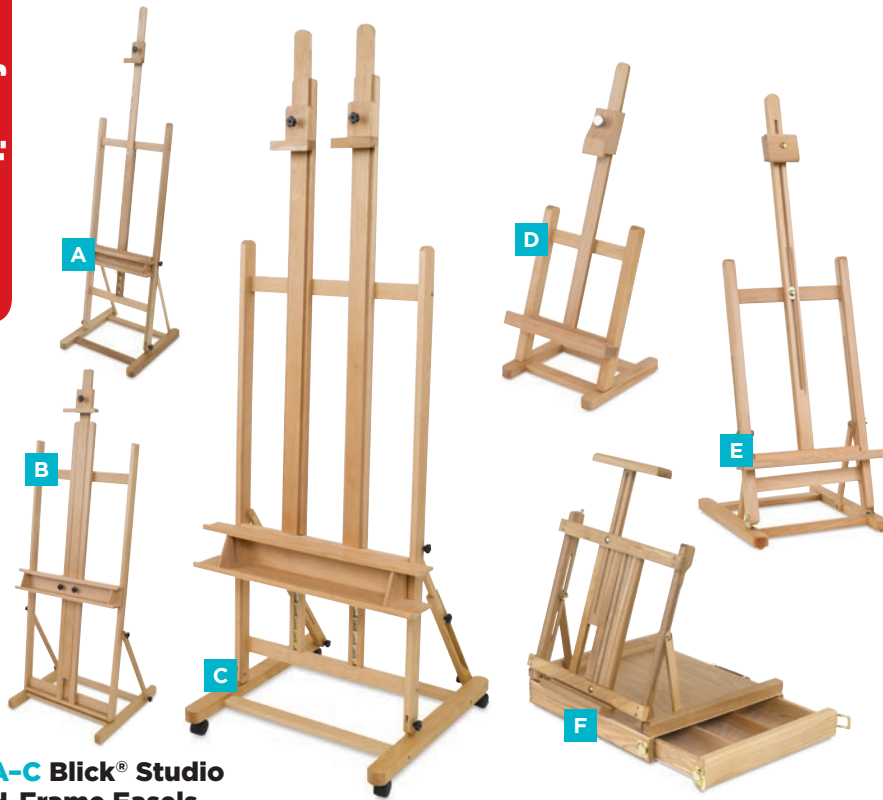

Table with columns: GA, DIA. (INCHES), DIA. (MM). Lists gauge numbers from 4 to 14 and their corresponding diameters.

SAVE 20%

Sculpey III® Sampler Set

Contains 30 assorted Sculpey III colors in 1 oz blocks. A great way to try colors without buying the individual blocks.

Table with columns: NUMBER, REG, SALE. Lists product D33218-0000 for \$19.84.

FloraCraft® Carving Foam

Lightweight and easy to work with, FloraCraft Carving Foam is neutral brown/gray in color, with a smooth, fine texture that carves like soft wood.

Table with columns: NUMBER, SIZE, REG, SALE. Lists products D33676-1003 (3" x 4" x 12") and D33676-1004 (4" x 6" x 12").

A-C Blick® Studio H-Frame Easels

Blick Studio H-Frame Easels are finely handcrafted of smooth, sanded beechwood. They're equipped with an adjustable-height mast that tilts back to any angle. They include a carriage tray that adjusts easily and stores supplies within reach.

A Light Weight — Maximum easel height 71". Base 24"W x 27"D. Weighs 20 lb.

B Medium Duty — Maximum easel height 116". Base 26"W x 26"D. Weighs 32 lb.

C Heavy Duty — Maximum easel height 122". Base 30"W x 30"D. Weighs 47lb