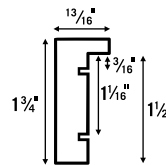

Made of solid wood with a lovely natural woodgrain, Blick Essentials wood frames are available in four rich finishes. This frame's 1-3/4" deep profile with two sets of back grooves is ideal for accommodating up to 1-1/2" deep stretched canvases, photographs, and other artwork. Swing braces and a backing board ensure stability. Each frame ships with a styrene face for safer transportation to art fairs, galleries, and customers. The styrene face has a protective film on both sides that protects it from scratches and smudges. Remove the film before displaying your art.

SIZE	BLACK	WALNUT	NATURAL	WHITE	LIST	SALE
6" x 6"	T18862-2066	—	—	—	$21.63	$10.82
8" x 10"	T18862-2012	T18862-8912	T18862-1912	T18862-1282	25.75	12.88
9" x 12"	T18862-2023	T18862-8923	T18862-1923	T18862-1283	28.84	14.41
10" x 10"	T18862-2010	—	—	—	27.81	13.91
11" x 14"	T18862-2005	T18862-8905	T18862-1905	T18862-1295	31.93	15.97
12" x 12"	T18862-2004	T18862-8904	T18862-1904	—	32.96	16.47
12" x 16"	T18862-2006	T18862-8906	T18862-1906	T18862-1296	37.08	18.53
14" x 18"	T18862-2017	—	—	—	39.14	19.56
16" x 20"	T18862-2008	T18862-8908	T18862-1908	T18862-1298	49.44	24.71
18" x 24"	T18862-2009	T18862-8909	T18862-1909	T18862-1299	55.62	27.80
20" x 24"	T18862-2001	—	—	—	61.80	30.89
24" x 30"	T18862-2013	T18862-8913	T18862-1913	—	65.92	32.95
24" x 36"	T18862-2015	—	—	—	92.70	46.34
30" x 40"	T18862-2026	T18862-8926	T18862-1926	—	115.36	57.67

Walnut

50% OFF LIST PRICE

Blick® Metal Gallery Frames

A smooth finish on the face and a single-brushed finish on the sides complement artwork beautifully. This frame will hold a stretched canvas on a standard bar. Each frame ships with a styrene face for safer transportation to art fairs, galleries, and customers. The styrene face has a protective film on both sides that protects it from scratches and smudges. Remove the film before displaying your art.

SIZE	BLACK	GOLD	SILVER	LIST	SALE
6" x 6"	T17085-2011	T17085-9011	T17085-9311	$19.42	$9.71
8" x 10"	T17085-2002	T17085-9002	T17085-9302	20.44	10.22
9" x 12"	T17085-2001	T17085-9001	T17085-9301	24.02	11.99
10" x 10"	T17085-2012	T17085-9012	T17085-9312	26.58	13.30
11" x 14"	T17085-2005	T17085-9005	T17085-9305	24.28	12.14
12" x 12"	T17085-2004	T17085-9004	T17085-9304	25.54	12.77
12" x 16"	T17085-2006	T17085-9006	T17085-9306	31.18	15.59
14" x 18"	T17085-2013	T17085-9013	T17085-9313	43.45	21.72
16" x 20"	T17085-2008	T17085-9008	T17085-9308	35.78	17.89
18" x 24"	T17085-2009	T17085-9009	T17085-9309	44.72	22.36
20" x 24"	T17085-2014	T17085-9044	T17085-9314	58.78	29.40
24" x 30"	T17085-2003	T17085-9003	T17085-9303	65.18	32.59
24" x 36"	T17085-2007	T17085-9007	T17085-9307	72.07	36.04
26" x 34"	T17085-2015	T17085-9015	T17085-9315	75.64	37.82
30" x 40"	T17085-2016	T17085-9016	T17085-9316	89.45	44.72