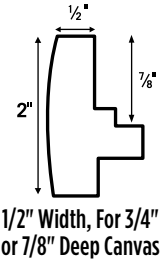

UP TO
50%
OFF
List Price

Floater Frames

Gold

45% OFF LIST PRICE

Blick® Contour Floater Frames

A beautiful contemporary frame made in the USA from American hardwood, the Blick Contour Floater frame is available in three finishes, and a variety of sizes that accommodate 3/4", 7/8", or 1-1/2" deep canvases. This unique frame creates the illusion that your artwork is "floating" within the frame instead of being covered by it, perfect for displaying a gallery wrap canvas where no staples are visible.

1/2" Width — For 3/4" or 7/8" Deep Canvas

SIZE	BLACK	WHITE	SILVER	GOLD	LIST	SALE
8" x 10"	T18709-2002	T18709-1022	T18709-9302	T18709-9002	$28.07	$15.39
9" x 12"	T18709-2003	T18709-1023	T18709-9303	T18709-9003	32.23	17.69
11" x 14"	T18709-2005	T18709-1025	T18709-9305	T18709-9005	37.43	20.49
12" x 16"	T18709-2006	T18709-1026	T18709-9306	T18709-9006	41.59	22.79
16" x 20"	T18709-2008	T18709-1028	T18709-9308	T18709-9008	51.99	28.49
18" x 24"	T18709-2009	T18709-1029	T18709-9309	T18709-9009	61.36	33.50
20" x 24"	T18709-2001	T18709-1021	T18709-9301	T18709-9001	67.59	36.99

1/2" Width — For 1-1/2" Deep Canvas

SIZE	BLACK	WHITE	SILVER	GOLD	LIST	SALE
8" x 10"	T18709-2022	T18709-1042	T18709-9332	T18709-9012	$28.07	$15.39
9" x 12"	T18709-2023	T18709-1043	T18709-9333	T18709-9013	32.23	17.69
11" x 14"	T18709-2025	T18709-1045	T18709-9335	T18709-9015	37.43	20.49
12" x 16"	T18709-2026	T18709-1046	T18709-9336	T18709-9016	41.59	22.79
16" x 20"	T18709-2028	T18709-1048	T18709-9338	T18709-9018	51.99	28.49
18" x 24"	T18709-2029	T18709-1049	T18709-9339	T18709-9019	61.35	33.49
20" x 24"	T18709-2021	T18709-1041	T18709-9331	T18709-9011	67.49	36.94