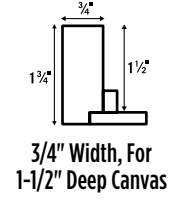

Black

UP TO 45% OFF LIST PRICE

Blick® Wood Floater Frames

These popular frames feature fine finishes and hand-applied colors for a stunning presentation.

3/4" Width — For 3/4" or 7/8" Deep Canvas

SIZE	BLACK	GOLD LEAF/BLACK	GOLD CRACKLE/BLACK	SILVER CRACKLE/BLACK	ESPRESSO	WHITE	LIST	SALE
8" x 8"	T18848-2188	T18848-2388	T18848-9188	T18848-9330	T18848-8188	T18848-1188	$26.99	$14.84
8" x 10"	T18848-2112	T18848-2312	T18848-9112	T18848-9332	T18848-8112	T18848-1112	29.99	16.49
9" x 12"	T18848-2123	T18848-2323	T18848-9123	T18848-9333	T18848-8123	T18848-1123	26.99	14.84
11" x 14"	T18848-2105	T18848-2305	T18848-9105	T18848-9335	T18848-8105	T18848-1105	38.49	21.16
12" x 12"	T18848-2122	T18848-2322	T18848-9122	T18848-9334	T18848-8122	T18848-1122	38.49	21.16
12" x 16"	T18848-2106	T18848-2306	T18848-9016	T18848-9336	T18848-8126	T18848-1126	42.99	23.64
14" x 18"	T18848-2117	T18848-2307	T18848-9017	T18848-9337	T18848-8127	T18848-1127	49.99	27.48
16" x 20"	T18848-2108	T18848-2308	T18848-9108	T18848-9338	T18848-8108	T18848-1108	52.99	29.13
18" x 24"	T18848-2109	T18848-2309	T18848-9109	T18848-9339	T18848-8109	T18848-1109	62.99	34.63
20" x 24"	T18848-2101	T18848-2301	T18848-9011	T18848-9331	T18848-8121	T18848-1121	66.99	36.83

3/4" Width — For 1-1/2" Deep Canvas

SIZE	BLACK	GOLD LEAF/BLACK	GOLD CRACKLE/BLACK	SILVER CRACKLE/BLACK	ESPRESSO	WHITE	LIST	SALE
8" x 8"	T18848-2088	T18848-2288	T18848-9088	T18848-9340	T18848-8088	T18848-1088	$26.99	$14.84
8" x 10"	T18848-2012	T18848-2212	T18848-9012	T18848-9342	T18848-8012	T18848-1012	26.99	16.49
9" x 12"	T18848-2023	T18848-2223	T18848-9023	T18848-9343	T18848-8023	T18848-1023	26.99	14.84
11" x 14"	T18848-2005	T18848-2205	T18848-9005	T18848-9345	T18848-8005	T18848-1005	36.99	20.34
12" x 12"	T18848-2022	T18848-2222	T18848-9022	T18848-9344	T18848-8022	T18848-1022	36.99	20.34
12" x 16"	T18848-2026	T18848-2206	T18848-9006	T18848-9346	T18848-8026	T18848-1026	42.99	23.64
14" x 18"	T18848-2027	T18848-2207	T18848-9007	T18848-9347	T18848-8027	T18848-1027	49.99	27.48
16" x 20"	T18848-2008	T18848-2208	T18848-9008	T18848-9348	T18848-8008	T18848-1008	52.99	29.13
18" x 24"	T18848-2009	T18848-2209	T18848-9009	T18848-9349	T18848-8009	T18848-1009	62.99	34.63
20" x 24"	T18848-2021	T18848-2201	T18848-9001	T18848-9341	T18848-8021	T18848-1021	66.99	36.83