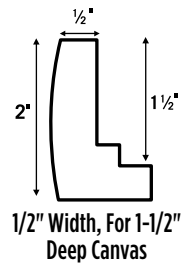

UP TO
50%
OFF
List Price

Floater Frames

Gold

45% OFF LIST PRICE

Blick® Contour Floater Frames

A beautiful contemporary frame made in the USA from American hardwood, the Blick Contour Floater frame is available in three finishes, and a variety of sizes that accommodate 3/4", 7/8", or 1-1/2" deep canvases. This unique frame creates the illusion that your artwork is "floating" within the frame instead of being covered by it, perfect for displaying a gallery wrap canvas where no staples are visible.