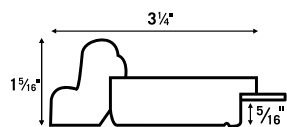

SIZE	GOLD W/BLACK	GOLD CRKL W/BLK	LIST	SALE
8" x 8"	T18853-9088	T18853-9188	$44.99	$24.74
8" x 10"	T18853-9012	T18853-9112	49.99	27.49
9" x 12"	T18853-9023	T18853-9123	52.99	29.14
11" x 14"	T18853-9005	T18853-9105	58.99	32.44
12" x 12"	T18853-9011	T18853-9111	59.99	32.99
12" x 16"	T18853-9006	T18853-9106	67.99	37.39
12" x 24"	T18853-9024	T18853-9124	84.99	46.74
14" x 18"	T18853-9017	T18853-9117	71.99	39.59
16" x 20"	T18853-9008	T18853-9108	84.99	46.74
18" x 24"	T18853-9009	T18853-9109	103.99	57.19
20" x 24"	T18853-9001	T18853-9101	112.99	62.14
24" x 30"	T18853-9013	T18853-9113	115.99	63.79

SIZE	BLACK W/GOLD	WALNUT W/GOLD	LIST	SALE
8" x 8"	T18853-2088	T18853-8988	$44.99	$24.74
8" x 10"	T18853-2012	T18853-8912	49.99	27.49
9" x 12"	T18853-2023	T18853-8923	52.99	29.14
11" x 14"	T18853-2005	T18853-8905	58.99	32.44
12" x 12"	T18853-2011	T18853-8911	59.99	32.99
12" x 16"	T18853-2006	T18853-8906	67.99	37.39
12" x 24"	T18853-2024	T18853-8924	84.99	46.74
14" x 18"	T18853-2017	T18853-8917	71.99	39.59
16" x 20"	T18853-2008	T18853-8908	84.99	46.74
18" x 24"	T18853-2009	T18853-8909	103.99	57.19
20" x 24"	T18853-2001	T18853-8901	112.99	62.14
24" x 30"	T18853-2013	T18853-8913	115.99	63.79

50% OFF LIST PRICE Blick® Simplon Econo Frames

A scaled-down version of our popular Simplon frame, the Simplon Econo offers equally elegant simplicity in six rich finishes. 3/8" rabbet.