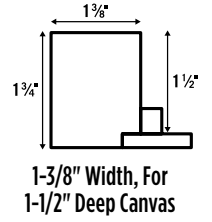

45% OFF LIST PRICE

Blick® Grande Wood Floater Frames

The 1-3/8" thick moulding on this frame makes a grand statement! Three color combinations in a variety of popular sizes accommodate 3/4", 7/8", or 1-1/2" deep canvases.