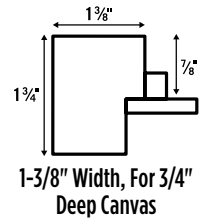

45% OFF LIST PRICE

Blick® Grande Wood Floater Frames

The 1-3/8" thick moulding on this frame makes a grand statement! Three color combinations in a variety of popular sizes accommodate 3/4", 7/8", or 1-1/2" deep canvases.