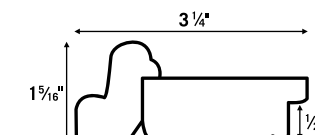

Simplon

1-5/16"

Simplon Econo

13/16"

Speckled Silver