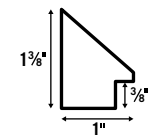

40% OFF LIST PRICE

Blick® Tempo Frames

A contemporary frame with a sharply beveled 1" wide profile and a smooth black finish, the Blick Tempo frame complements your artwork or photos beautifully. This polystyrene frame measures 1-3/8" deep and includes a 4-ply, white, bevel-cut mat that is pH-neutral. Also included are a styrene face, black backing board, and a sawtooth hanger (the 16" x 20" size includes D-rings and hanging wire). Made in the USA.

NUMBER	FRAME SIZE	OPENING SIZE	LIST	SALE
T17524-2012	8" x 10"	5" x 7"	$20.99	$12.59
T17524-2023	9" x 12"	6" x 8"	24.99	14.99
T17524-2005	11" x 14"	8" x 10"	30.99	18.59
T17524-2006	12" x 16"	8" x 12"	36.99	22.19
T17524-2008	16" x 20"	11" x 14"	49.99	29.99