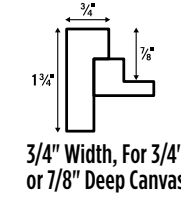

Black

UP TO 45% OFF LIST PRICE

Blick® Wood Floater Frames

These popular frames feature fine finishes and hand-applied colors for a stunning presentation.

3/4" Width — For 3/4" or 7/8" Deep Canvas

SIZE	BLACK	GOLD LEAF/BLACK	GOLD CRACKLE/BLACK	SILVER CRACKLE/BLACK	ESPRESSO	WHITE	LIST	SALE
8" x 8"	T18848-2188	T18848-2388	T18848-9188	T18848-9330	T18848-8188	T18848-1188	$26.99	$14.84
8" x 10"	T18848-2112	T18848-2312	T18848-9112	T18848-9332	T18848-8112	T18848-1112	29.99	16.49
9" x 12"	T18848-2123	T18848-2323	T18848-9123	T18848-9333	T18848-8123	T18848-1123	26.99	14.84
11" x 14"	T18848-2105	T18848-2305	T18848-9105	T18848-9335	T18848-8105	T18848-1105	38.49	21.16
12" x 12"	T18848-2122	T18848-2322	T18848-9122	T18848-9334	T18848-8122	T18848-1122	38.49	21.16
12" x 16"	T18848-2106	T18848-2306	T18848-9016	T18848-9336	T18848-8126	T18848-1126	42.99	23.64
14" x 18"	T18848-2117	T18848-2307	T18848-9017	T18848-9337	T18848-8127	T18848-1127	49.99	27.48
16" x 20"	T18848-2108	T18848-2308	T18848-9108	T18848-9338	T18848-8108	T18848-1108	52.99	29.13
18" x 24"	T18848-2109	T18848-2309	T18848-9109	T18848-9339	T18848-8109	T18848-1109	62.99	34.63
20" x 24"	T18848-2101	T18848-2301	T18848-9011	T18848-9331	T18848-8121	T18848-1121	66.99	36.83

3/4" Width — For 1-1/2" Deep Canvas

SIZE	BLACK	GOLD LEAF/BLACK	GOLD CRACKLE/BLACK	SILVER CRACKLE/BLACK	ESPRESSO	WHITE	LIST	SALE
8" x 8"	T18848-2088	T18848-2288	T18848-9088	T18848-9340	T18848-8088	T18848-1088	$26.99	$14.84
8" x 10"	T18848-2012	T18848-2212	T18848-9012	T18848-9342	T18848-8012	T18848-1012	26.99	16.49
9" x 12"	T18848-2023	T18848-2223	T18848-9023	T18848-9343	T18848-8023	T18848-1023	26.99	14.84
11" x 14"	T18848-2005	T18848-2205	T18848-9005	T18848-9345	T18848-8005	T18848-1005	36.99	20.34
12" x 12"	T18848-2022	T18848-2222	T18848-9022	T18848-9344	T18848-8022	T18848-1022	36.99	20.34
12" x 16"	T18848-2026	T18848-2206	T18848-9006	T18848-9346	T18848-8026	T18848-1026	42.99	23.64
14" x 18"	T18848-2027	T18848-2207	T18848-9007	T18848-9347	T18848-8027	T18848-1027	49.99	27.48
16" x 20"	T18848-2008	T18848-2208	T18848-9008	T18848-9348	T18848-8008	T18848-1008	52.99	29.13
18" x 24"	T18848-2009	T18848-2209	T18848-9009	T18848-9349	T18848-8009	T18848-1009	62.99	34.63
20" x 24"	T18848-2021	T18848-2201	T18848-9001	T18848-9341	T18848-8021	T18848-1021	66.99	36.83