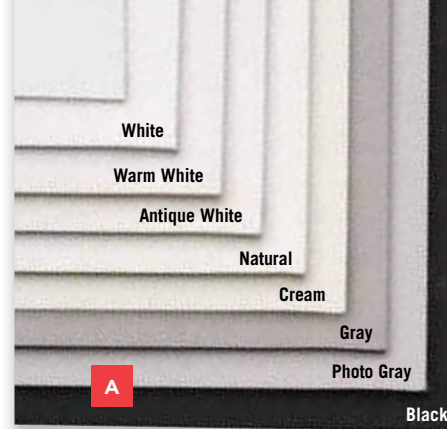

COLOR	CRESCENT #	20" X 32"	32" X 40"
Cornflower	9882	T13024-5123	T13024-5126
Inlet	9549	T13024-5993	T13024-5996
Cabana	9550	T13024-4903	T13024-4906
Blue Wave	9551	T13024-4933	T13024-4936
Chicago Blues	9544	T13024-5113	T13007-5956
Pharaoh	9554	T13024-4963	T13024-4966
Deep Blue	9889	T13024-5383	T13024-5386
Steel Drum	9555	T13024-2163	T13007-4976
Purple Iris	9886	T13024-6413	T13024-6416
Dark Purple	9886	T13024-6043	T13024-6046
Cotton Candy	9567	T13024-3223	T13024-3226
Red Hot	9899	T13024-3813	T13024-3816
All American Red	9837	T13024-3063	T13024-3066
Cabernet	9839	T13024-3913	T13024-3916
Marooned	9574	T13024-3553	T13024-3556
Mandarin Orange	9876	T13024-4913	T13024-4916
Deep Orange	9892	T13024-4553	T13024-4556
Hot Sauce	9581	T13024-3613	T13024-8616
Root Beer	9585	T13024-8653	T13024-8656
Milk Chocolate	9587	T13024-8113	T13024-8116
Fresh Brew	9590	T13024-8913	T13024-8916
Top Soil	9591	T13024-2193	T13007-8716
Tempest	9556	T13024-4983	T13024-4986
Field Mouse	9597	T13024-2553	T13024-2556
Pewter	9895	T13024-2423	T13024-2426
Before Dark	9598	T13024-2993	T13007-2966
After Dark	9599	T13024-2593	T13024-2596
Jet Black	9848	T13024-2043	T13024-2046
		LIST $8.63	LIST $17.15
		SALE 5.99	SALE 9.98
		25/EA 5.40	25/EA 8.44

UP TO 40% OFF LIST PRICE

WHEN YOU BUY 12 OR MORE

A Strathmore® Museum Mounting Board

Made from 100% cotton fibers, the surface of this mounting board is designed to deliver a smoother, cleaner cut. The colors are solid throughout the board, made with pigments, and rated at 80 hours tested fade. Acid-free. 32" x 40".

2-Ply

NUMBER	COLOR	LIST	SALE	25/EA
T13001-1206	White	$12.99	$8.92	$7.76
T13001-1986	Warm White	12.99	8.92	7.76
T13001-1566	Antique White	12.99	8.92	7.76
T13001-8006	Natural	12.99	8.92	7.76
T13001-1316	Cream	12.99	8.92	7.76
T13001-2506	Gray	13.59	9.33	8.12
T13001-2636	Photo Gray	13.59	9.33	8.12
T13001-2206	Black	14.99	10.29	8.95

4-Ply

NUMBER	COLOR	LIST	SALE	12/EA
T13001-1006	White	$24.49	$16.82	$14.63
T13001-1786	Warm White	24.49	16.82	14.63
T13001-1366	Antique White	24.49	16.82	14.63
T13001-8016	Natural	24.49	16.82	14.63
T13001-1326	Cream	24.49	16.82	14.63
T13001-2516	Gray	25.49	17.51	15.23
T13001-2436	Photo Gray	25.49	17.51	15.23
T13001-2006	Black	28.99	19.91	17.32

UP TO 62% OFF LIST PRICE

D Elmer's® Foamboard

A virtually weightless board with a polystyrene foam core, laminated on both sides with white or black coated-paper stock. A great background for large framed works and posters.

1/8" thick White Foamboard

NUMBER	SIZE	PKG SIZE	LIST	SALE
T13202-1027	32" x 40"	10 Sheets	$87.80	$42.70
T13202-1037	32" x 40"	25 Sheets	173.00	103.69

3/16" thick White Foamboard

NUMBER	SIZE	PKG SIZE	LIST	SALE
T13202-1023	20" x 30"	10 Sheets	$43.50	$37.25
T13202-1016	30" x 40"	10 Sheets	82.20	48.89
T13202-1007	32" x 40"	10 Sheets	87.80	32.91

1/2" thick White Foamboard

NUMBER	SIZE	PKG SIZE	LIST	SALE
T13202-1012	20" x 30"	10 Sheets	$84.80	$37.61

48% OFF LIST PRICE

F Logan® 450-1 Artist Elite Mat Cutter

The same price as the original, with even more features!

- 40" cutting capacity
- Cuts standard-thickness (4-ply) mat boards
- Bevel and straight cutting heads
- Hinged guiderail
- Parallel mat guide in aluminum channels
- Squaring bar
- Removable 20" measuring bar with production stop for quick downsizing
- Heavy-duty pull-style bevel cutter with anti-crawl pin
- Includes five Logan #270 blades

NUMBER	DESCRIPTION	SIZE	LIST	SALE
T17196-4501	Model 450-1	40" long	$309.95	$164.25