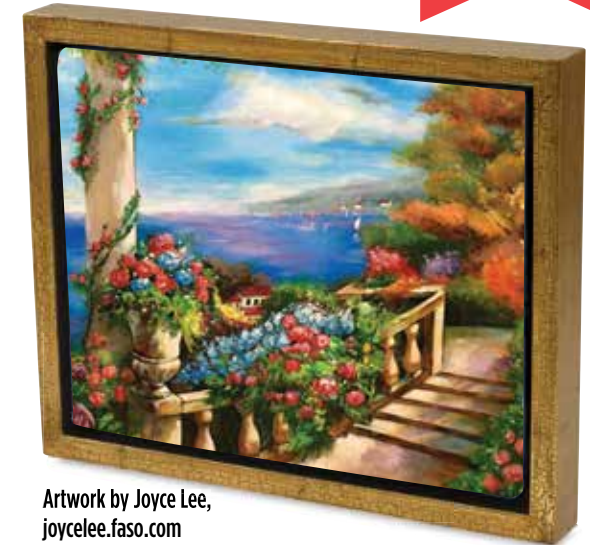

Floater Frames

UP TO
45%
OFF
List Price

Gold Crackle with Black