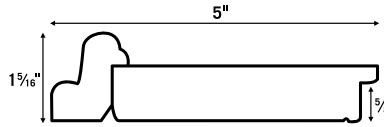

SIZE	GOLD CRACKLE	BLACK	LIST	SALE
8" x 10"	T18856-5012	T18856-2012	$54.99	$27.50
11" x 14"	T18856-5005	T18856-2005	78.99	39.49
12" x 16"	T18856-5006	T18856-2006	87.99	43.99
16" x 20"	T18856-5008	T18856-2008	106.99	53.50
18" x 24"	T18856-5009	T18856-2009	132.99	66.50
20" x 24"	T18856-5001	T18856-2001	144.99	72.50
24" x 30"	T18856-5013	T18856-2013	175.99	87.99
24" x 36"	T18856-5015	T18856-2015	192.99	96.50

SIZE	GOLD LEAF	LIST	SALE
8" x 10"	T18856-2112	T18856-5112	$54.99 $27.50
11" x 14"	T18856-2105	T18856-5105	78.99 39.49
12" x 16"	T18856-2106	T18856-5106	87.99 43.99
16" x 20"	T18856-2108	T18856-5108	106.99 53.50
18" x 24"	T18856-2109	T18856-5109	132.99 66.50
20" x 24"	T18856-2101	T18856-5101	144.99 72.50
24" x 30"	T18856-2113	T18856-5113	175.99 87.99
24" x 36"	T18856-2115	T18856-5115	192.99 96.50

45% OFF LIST PRICE Blick® Simplon Frames with Liner

The same versatile Simplon frame, with a 3/4" contrasting liner for a richer look. 5/16" rabbet.