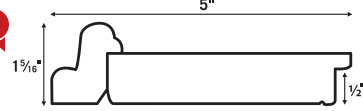

Blick® 5" Simplon Plein Air Frames

50% OFF LIST PRICE

A variation on the versatile Simplon frame, in a variety of finishes to suit any work of art and any décor. A deep 1/2" rabbet allows for multiple mats.

SIZE	GOLD CRACKLE	BLACK	LIST	SALE
8" x 10"	L18856-5012	L18856-2012	$64.99	$32.49
11" x 14"	L18856-5005	L18856-2005	92.99	46.49
12" x 16"	L18856-5006	L18856-2006	99.99	49.99
16" x 20"	L18856-5008	L18856-2008	124.99	62.48
18" x 24"	L18856-5009	L18856-2009	144.99	72.48
20" x 24"	L18856-5001	L18856-2001	159.99	79.98
24" x 30"	L18856-5013	L18856-2013	186.99	93.48
24" x 36"	L18856-5015	L18856-2015	199.99	99.98

SIZE	ESPRESSO	GOLD LEAF	LIST	SALE
8" x 10"	L18856-2112	L18856-5112	$64.99	$32.49
11" x 14"	L18856-2105	L18856-5105	92.99	46.49
12" x 16"	L18856-2106	L18856-5106	99.99	49.99
16" x 20"	L18856-2108	L18856-5108	124.99	62.48
18" x 24"	L18856-2109	L18856-5109	144.99	72.48
20" x 24"	L18856-2101	L18856-5101	159.99	79.98
24" x 30"	L18856-2113	L18856-5113	186.99	93.48
24" x 36"	L18856-2115	L18856-5115	199.99	99.98