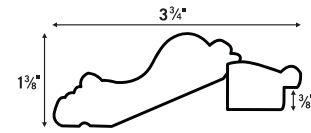

Blick® Barrister Wood Frames 50% OFF LIST PRICE

These elegant frames feature a teardrop design border. Equally at home in traditional or contemporary settings, their high-quality, hand-rubbed finishes bring out the best in your artwork, photos, or mirrors. 3/8" deep rabbet.