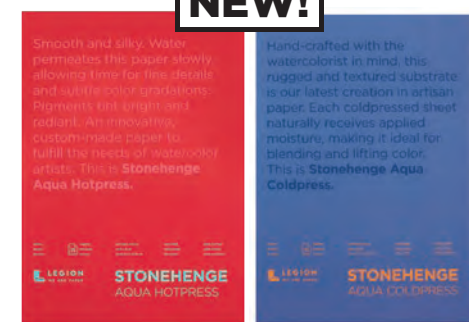

Hot Press — This smooth, silky surface helps water permeate, allowing time for fine details and subtle color gradations.

NUMBER	SIZE	LIST	SALE
L09622-1110	7" x 10"	$21.76	$14.49
L09622-1123	9" x 12"	23.86	16.49
L09622-1104	10" x