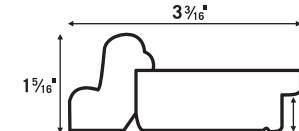

Blick® Simplon Plein Air Frames

UP TO 65% OFF LIST PRICE

An extremely versatile, beautifully simple frame for paintings, prints, watercolors, photos, or mirrors. A deep 1/2" rabbet allows for multiple mats.

Artwork by *Yuko Royston*
yukoroyston.com