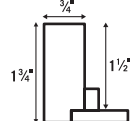

3/4" Width, For 3/4" or 7/8" Deep Canvas

3/4" Width, For 1-1/2" Deep Canvas

Black

Gold Leaf w/Black

Gold Crackle w/Black

Silver Crackle w/Black

Espresso

White