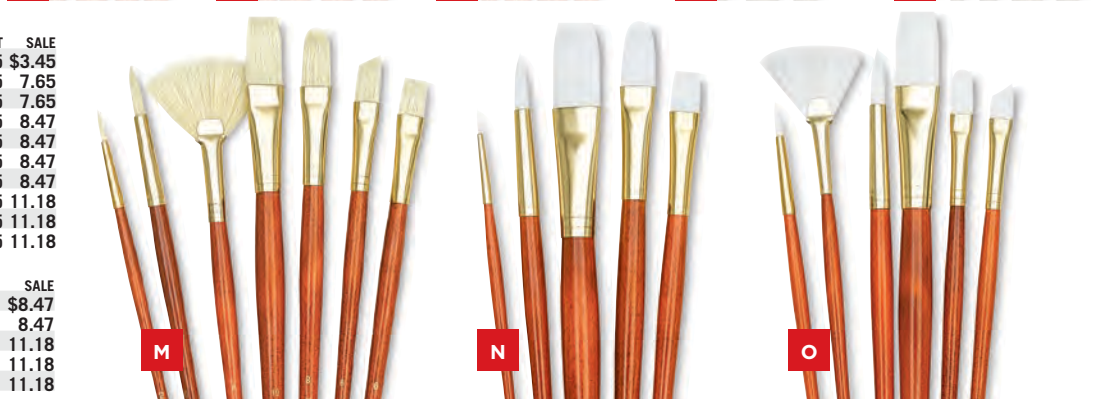

Princeton™ Catalyst™ Polytip™ Brushes
50% OFF LIST PRICE

Another Princeton breakthrough! The tip of each hair has been split to replicate the natural flags on the finest natural bristle, giving each hair two to three distinct tips for holding more paint and smoother application. These brushes are super stiff yet extremely responsive. Designed for use with medium- to heavy-bodied acrylics, oils, and even heavy gel mediums. Unlike natural Hog Bristle, which can be useless when water-soaked, Catalyst Brushes have real integrity in water.

Bright						
NUMBER	SIZE	WIDTH	LENGTH	LIST	SALE	
L06421-1202	2	1/4"	13/32"	$10.95	$5.42	
L06421-1204	4	13/32"	17/32"	12.65	6.26	
L06421-1206	6	1/2"	11/16"	14.75	7.30	
L06421-1208	8	5/8"	27/32"	20.65	10.22	
L06421-1210	10	13/16"	31/32"	26.85	13.29	
L06421-1212	12	1"	1-3/16"	34.65	17.15	
Angle Bright						
NUMBER	SIZE	WIDTH	LENGTH	LIST	SALE	
L06421-1003	3	9/32"	5/8"	$12.65	$6.26	
L06421-1006	6	1/2"	13/16"	16.35	8.09	
L06421-1012	12	1"	1-9/16"	37.50	18.56	
Filbert						
NUMBER	SIZE	WIDTH	LENGTH	LIST	SALE	
L06421-1302	2	7/32"	5/8"	$10.95	$5.42	
L06421-1304	4	13/32"	13/16"	14.35	7.10	
L06421-1308	8	5/8"	1-5/32"	21.50	10.64	
L06421-1310	10	25/32"	1-3/8"	30.50	15.10	
L06421-1312	12	1"	1-9/16"	37.50	18.56	
L06421-1316	16	1-7/16"	1-3/4"	55.50	27.47	
L06421-1320	20	1-7/8"	2-5/16"	84.95	42.05	

Flat						
NUMBER	SIZE	WIDTH	LENGTH	LIST	SALE	
L06421-1502	2	1/4"	19/32"	$10.95	$5.42	
L06421-1504	4	13/32"	13/16"	12.65	6.26	
L06421-1506	6	1/2"	31/32"	14.75	7.30	
L06421-1510	10	13/16"	1-3/8"	26.65	13.19	
L06421-1512	12	1"	1-19/32"	34.65	17.15	
L06421-1516	16	1-7/16"	1-3/4"	51.00	25.24	
L06421-1520	20	1-7/8"	2-3/16"	67.95	33.64	
L06421-1524	24	2-3/8"	2-9/16"	92.75	45.91	

Princeton™ Catalyst™ Polytip™ Series 6400 4-Brush Set
50% OFF LIST PRICE

Ours exclusively! This set of four essential brushes includes a Size 4 Bright, Size 10 Flat, Size 8 Filbert, and Size 2 Round.

NUMBER	LIST	SALE
L04416-1049	$68.50	$34.25

Princeton™ Catalyst™ Blades
50% OFF LIST PRICE

Not quite a brush, not quite a palette knife, Catalyst tools are crafted from flexible silicone to give artists new tools for expression. Designed for use with heavy-bodied paints, Catalyst Blades are at home with oils, acrylics, and water-mixable oils. And because they're heat-resistant, they also excel with encaustics. Artists are using them with plaster, clay, and even frosting. Made of FDA-approved silicone, Catalyst Blades are great for food crafting.

NUMBER	SIZE	WIDTH	LENGTH	LIST	SALE
L06421-3151	15 mm, Shape 1	19/32"	1-3/16"	$14.99	$7.42
L06421-3155	15 mm, Shape 5	19/32"	1-3/16"	14.99	7.42
L06421-3156	15 mm, Shape 6	19/32"	1-3/16"	14.99	7.42
L06421-3301	30 mm, Shape 1	1-3/16"	1-3/4"	17.99	8.90
L06421-3305	30 mm, Shape 5	1-3/16"	1-3/4"	17.99	8.90
L06421-3306	30 mm, Shape 6	1-3/16"	1-3/4"	17.99	8.90
L06421-3501	50 mm, Shape 1	1-31/32"	2-1/4"	20.99	10.39
L06421-3505	50 mm, Shape 5	1-31/32"	2-1/4"	20.99	10.39
L06421-3506	50 mm, Shape 6	1-31/32"	2-1/4"	20.99	10.39

MORE SIZES & SHAPES ONLINE!