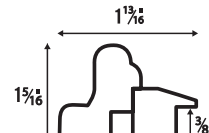

Espresso

Black Antique Gold

Walnut Cherry

Blick® Bella Wood Frames 50% OFF LIST PRICE

A gorgeous wood frame at an affordable price, the Blick Bella features rich, hand-rubbed finishes in a variety of colors that are both fashionable and traditional. Their affordable cost makes them ideal for beginning artists. 3/8" deep rabbet.