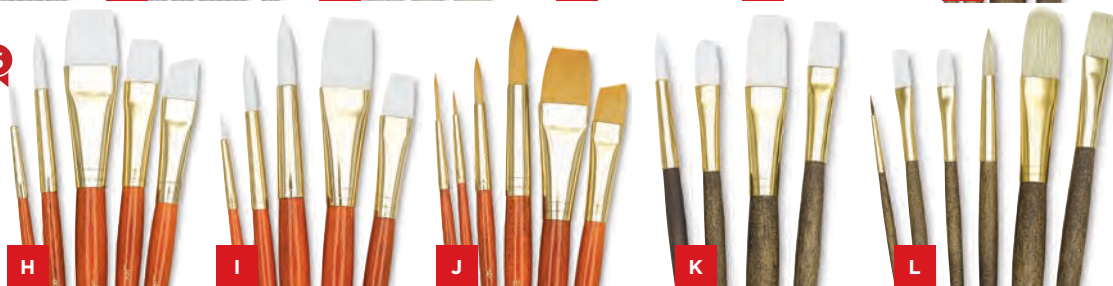

Princeton™ Catalyst™ Polytip™ Brushes
50% OFF LIST PRICE

Another Princeton breakthrough! The tip of each hair has been split to replicate the natural flags on the finest natural bristle, giving each hair two to three distinct tips for holding more paint and smoother application. These brushes are super stiff yet extremely responsive. Designed for use with medium- to heavy-bodied acrylics, oils, and even heavy gel mediums. Unlike natural Hog Bristle, which can be useless when water-soaked, Catalyst Brushes have real integrity in water.

Bright						
NUMBER	SIZE	WIDTH	LENGTH	LIST	SALE	
L06421-1202	2	1/4"	13/32"	$10.95	$5.42	
L06421-1204	4	13/32"	17/32"	12.65	6.26	
L06421-1206	6	1/2"	11/16"	14.75	7.30	
L06421-1208	8	5/8"	27/32"	20.65	10.22	
L06421-1210	10	13/16"	31/32"	26.85	13.29	
L06421-1212	12	1"	1-3/16"	34.65	17.15	
Angle Bright						
NUMBER	SIZE	WIDTH	LENGTH	LIST	SALE	
L06421-1003	3	9/32"	5/8"	$12.65	$6.26	
L06421-1006	6	1/2"	13/16"	16.35	8.09	
L06421-1012	12	1"	1-9/16"	37.50	18.56	
Filbert						
NUMBER	SIZE	WIDTH	LENGTH	LIST	SALE	
L06421-1302	2	7/32"	5/8"	$10.95	$5.42	
L06421-1304	4	13/32"	13/16"	14.35	7.10	
L06421-1308	8	5/8"	1-5/32"	21.50	10.64	
L06421-1310	10	25/32"	1-3/8"	30.50	15.10	
L06421-1312	12	1"	1-9/16"	37.50	18.56	
L06421-1316	16	1-7/16"	1-3/4"	55.50	27.47	
L06421-1320	20	1-7/8"	2-5/16"	84.95	42.05	

Flat						
NUMBER	SIZE	WIDTH	LENGTH	LIST	SALE	
L06421-1502	2	1/4"	19/32"	$10.95	$5.42	
L06421-1504	4	13/32"	13/16"	12.65	6.26	
L06421-1506	6	1/2"	31/32"	14.75	7.30	
L06421-1510	10	13/16"	1-3/8"	26.65	13.19	
L06421-1512	12	1"	1-19/32"	34.65	17.15	
L06421-1516	16	1-7/16"	1-3/4"	51.00	25.24	
L06421-1520	20	1-7/8"	2-3/16"	67.95	33.64	
L06421-1524	24	2-3/8"	2-9/16"	92.75	45.91	

Princeton™ Catalyst™ Polytip™ Series 6400 4-Brush Set
50% OFF LIST PRICE

Ours exclusively! This set of four essential brushes includes a Size 4 Bright, Size 10 Flat, Size 8 Filbert, and Size 2 Round.

NUMBER	LIST	SALE
L04416-1049	$68.50	$34.25

Princeton™ Catalyst™ Blades
50% OFF LIST PRICE

Not quite a brush, not quite a palette knife, Catalyst tools are crafted from flexible silicone to give artists new tools for expression. Designed for use with heavy-bodied paints, Catalyst Blades are at home with oils, acrylics, and water-mixable oils. And because they're heat-resistant, they also excel with encaustics. Artists are using them with plaster, clay, and even frosting. Made of FDA-approved silicone, Catalyst Blades are great for food crafting.

NUMBER	SIZE	WIDTH	LENGTH	LIST	SALE
L06421-3151	15 mm, Shape 1	19/32"	1-3/16"	$14.99	$7.42
L06421-3155	15 mm, Shape 5	19/32"	1-3/16"	14.99	7.42
L06421-3156	15 mm, Shape 6	19/32"	1-3/16"	14.99	7.42
L06421-3301	30 mm, Shape 1	1-3/16"	1-3/4"	17.99	8.90
L06421-3305	30 mm, Shape 5	1-3/16"	1-3/4"	17.99	8.90
L06421-3306	30 mm, Shape 6	1-3/16"	1-3/4"	17.99	8.90
L06421-3501	50 mm, Shape 1	1-31/32"	2-1/4"	20.99	10.39
L06421-3505	50 mm, Shape 5	1-31/32"	2-1/4"	20.99	10.39
L06421-3506	50 mm, Shape 6	1-31/32"	2-1/4"	20.99	10.39

MORE SIZES & SHAPES ONLINE!