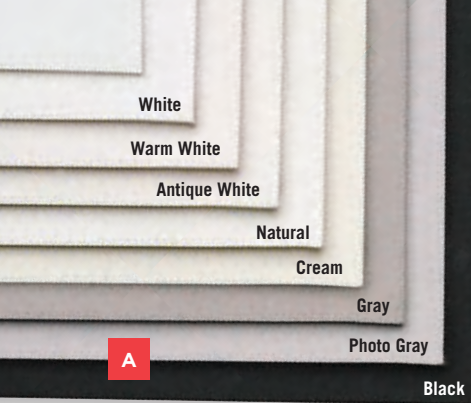

A Strathmore® Museum Mounting Board UP TO 37% OFF LIST PRICE

Made from 100% cotton fibers, the surface of this mounting board is designed to deliver a smoother, cleaner cut. The colors are made with pigments, and solid throughout the board. Acid-free. 32" x 40".

2-Ply		LIST	SALE	25/EA
NUMBER	COLOR			
L13001-1206	White	$12.99	$9.12	$8.29
L13001-1986	Warm White	12.99	9.12	8.29
L13001-1566	Antique White	12.99	9.12	8.29
L13001-8006	Natural	12.99	9.12	8.29
L13001-1316	Cream	12.99	9.12	8.29
L13001-2506	Gray	13.59	9.54	8.67
L13001-2636	Photo Gray	13.59	9.54	8.67
L13001-2206	Black	14.99	10.52	9.57

4-Ply		LIST	SALE	12/EA
NUMBER	COLOR			
L13001-1006	White	$24.49	$17.33	$15.28
L13001-1786	Warm White	24.49	17.33	15.28
L13001-1366	Antique White	24.49	17.33	15.28
L13001-8016	Natural	24.49	17.33	15.28
L13001-1326	Cream	24.49	17.33	15.28
L13001-2516	Gray	25.49	18.04	16.39
L13001-2436	Photo Gray	25.49	18.04	16.39
L13001-2006	Black	28.99	20.51	18.64

B Crescent® Ultra-Black Mounting Board 50% OFF LIST PRICE

The BLACKEST available! This solid ultra-black board is smooth on one side for mounting artwork and photos, and texturized on the other to accept pastels, chalk, and acrylic paint. .055" thick.

NUMBER	SIZE	LIST	SALE
L13016-2005	15" x 20"	$3.49	$1.74
L13016-2003	20" x 30"	6.66	3.33
L13016-2006	32" x 40"	12.28	6.14

D Nielsen Bainbridge™ Super Black 100 Mounting Board UP TO 30% OFF LIST PRICE

This double-sided, extra-deep black presentation mounting board has a scuff-resistant finish with a solid black core. Use it to professionally mount artwork, color computer laser output, photographs, comps, layouts, and prints. The edges can be bevel-cut for matting.

14-ply		LIST	SALE
NUMBER	SIZE		
L13404-2015	15" x 20"	$3.29	$2.30
L13404-2020	20" x 30"	5.24	3.67
L13404-2016	32" x 40"	9.64	6.75

24-ply		LIST	SALE
NUMBER	SIZE		
L13404-2003	20" x 30"	$7.70	$5.39
L13404-2006	32" x 40"	14.56	10.19

C Crescent® Acid-Free White Mounting Board UP TO 30% OFF LIST PRICE

This conservation-grade mounting board is a standard with professional artists the world over. It features two smooth, white sides for flawless mounting of your artwork. The acid-free core and surface papers are buffered, with a pH of 8.2 +/- .5. Available in two thicknesses: single thick, medium-weight (.050"); and double thick, heavyweight (.090").

NUMBER	DESCRIPTION	SIZE	LIST	SALE
L13016-1032	Single Thick	32" x 40"	$6.73	$4.69
L13708-1026	Double Thick	32" x 40"	12.30	9.19

E All-Purpose Chipboard UP TO 15% OFF LIST PRICE

Made from recycled paper, this all-purpose chipboard has a smooth, uncoated surface. Color may vary.

Single Thick (.050")		LIST	SALE	25/EA
NUMBER	SIZE			
L13115-2222	22" x 28"	$7.74	$6.66	
L13115-2226	28" x 44"	1.36	1.15	

Double Thick (.100")		LIST	SALE	25/EA
NUMBER	SIZE			
L13115-2232	22" x 28"	$1.83	$1.64	
L13115-2236	28" x 44"	3.42	3.05	

F Blick® Foamboard UP TO 65% OFF LIST PRICE